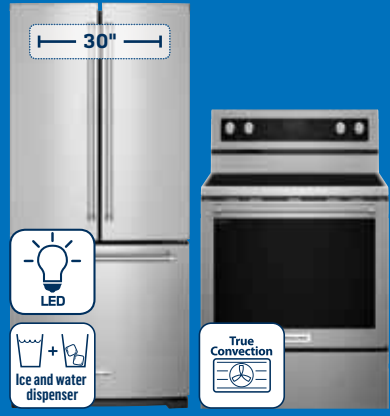

\$699

15 PLACE SETTING DISHWASHER WITH STAINLESS STEEL INTERIOR
LDT5665ST
30895108 <402461> [5119-7173]

\$1399

Whirlpool

20 CU. FT. FRENCH DOOR REFRIGERATOR
WRF560SFHZ
30005664 <443872> [5120-7575]

\$1299

6.4 CU. FT. SELF-CLEAN GLASS-CERAMIC RANGE
SELF-CLEANING OVEN WITH AQUALIFT® TECHNOLOGY.
YWEE745H0FS
30005189 <397049> [5115-0075]

WITH THE PURCHASE OF
A 3-PIECE KITCHEN SET
*Details on page E2.

\$1799

KitchenAid

20 CU. FT. FRENCH DOOR REFRIGERATOR
KRFF300ESS
30005280 <405005> [5117-2049]

\$1399

6.4 CU. FT. SELF-CLEAN GLASS-CERAMIC RANGE
YKFFG500ESS
30005279 <405004> [5117-2048]