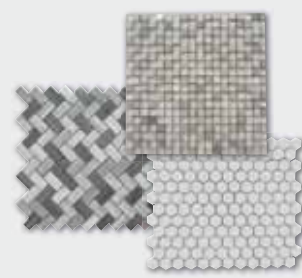

SAVE 25%
From **661^{ea.}**
~~882~~

SAVE 20%
From **99⁹⁹**
~~129~~

\$299

1 Mosaic Tiles
Marble. Floor or wall installation. Choice of models and colours. 10" x 12" or 12" x 12". 11465000-05 <361763/64/958/59/776/77>