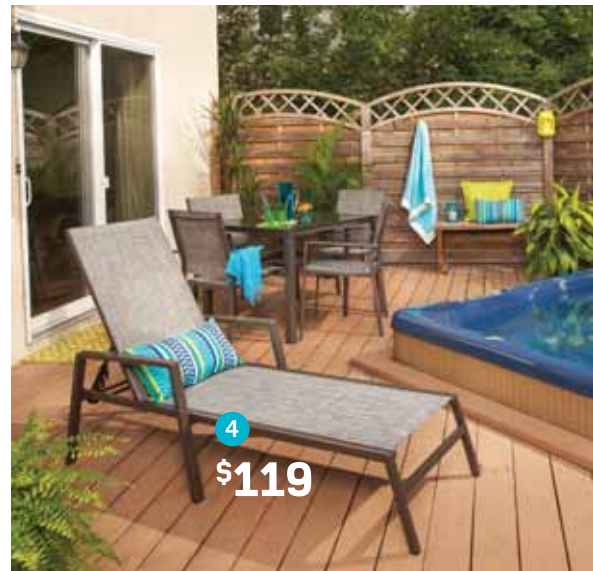

9⁹⁹ ea.

1

$299

2

3
59⁹⁹

YOUR PATIO SET AT

0% INTEREST WHEN YOU
PAY IN 6 MONTHS ±
Minimum purchase $300. Details on p.14

4
$119

5
$129

6
15⁹⁹

7
$199

8
17⁹⁹ ea.

MANHATTAN COLLECTION

**1. Lighted
Decorative Bottle**
8 LED bulbs. Chain and hook
included. Assorted colours.
Battery-operated.
84565102 <365585>

2. Dining Set*
Includes 1 table with glass top
and 6 stackable chairs. Grey.
69975164 <366644>

**3. "Boxelder"
Outdoor Rug**
Mildew and UV resistant.
Grey.
5'3" x 7'6" (30) **59.99**
6'6" x 8'8" (31) **69.99**
51926230/31 <367775/76>

**4. Stackable
Lounge Chair***
Grey.
69975171 <366651>

5. Bistro Set*
Includes 1 table with
tempered glass top and
2 stackable chairs. Grey.
69975160 <366783>

6. Lantern
With battery-operated
candle and 5-hr timer.
Assorted colours.
7.28" x 7.28" x 7.09".
84565112 <366051>

7. 3-Seat Swing
Steel. Black.
35455037 <366636>

**8. Reversible
Decorative Cushion**
Fabric. Striped blue.
11" x 20" x 5".
57895298 <365842>

*Sling with antirust-coated steel structure.