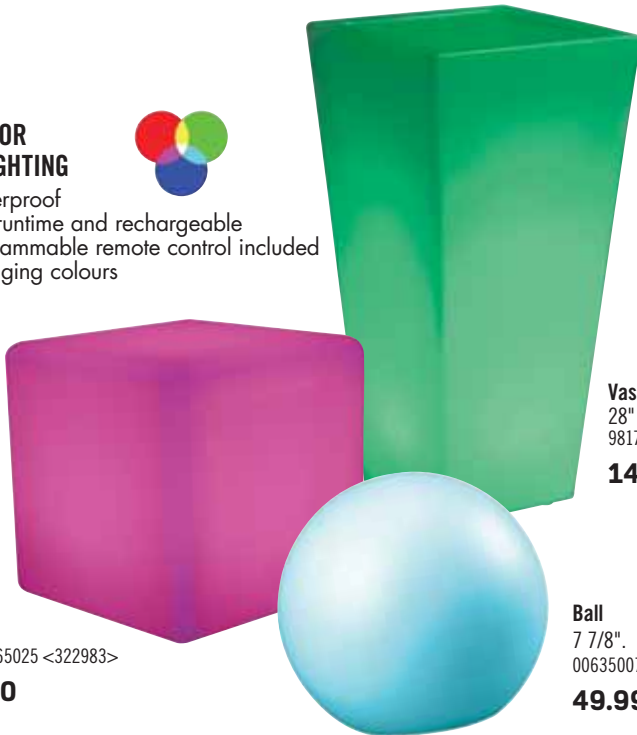

GARDEN LIGHTING

OUTDOOR LED LIGHTING

- Waterproof
- 8-hr runtime and rechargeable
- Programmable remote control included
- Changing colours

Vase
28" x 12" x 12".
98175000 <339163>

149.00

Ball
7 7/8".
00635007 <359582>

49.99

Cube
16". 34665025 <322983>

119.00

Pack of 4 Low-Voltage LED Spotlights
22 W. 50' cable.
160 lumens. Black.
15235068 <365562>

99.99

LED LIGHTS

Low-Voltage Garden Light
Aluminum.
3-W LED light. Black.
15235028 <342823>

27.99