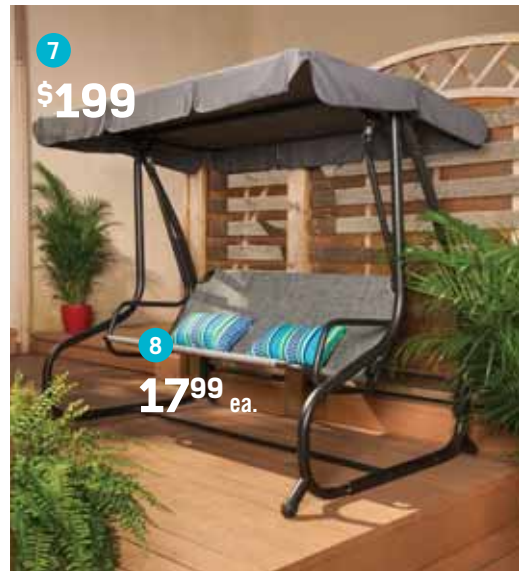

7
$199

8
17⁹⁹ ea.

MANHATTAN COLLECTION

**1. Lighted
Decorative Bottle**
8 LED bulbs. Chain and hook
included. Assorted colours.
Battery-operated.
84565102 <365585>

2. Dining Set*
Includes 1 table with glass top
and 6 stackable chairs. Grey.
69975164 <366644>

**3. "Boxelder"
Outdoor Rug**
Mildew and UV resistant.
Grey.
5'3" x 7'6" (30) **59.99**
6'6" x 8'8" (31) **69.99**
51926230/31 <367775/76>

**4. Stackable
Lounge Chair***
Grey.
69975171 <366651>

5. Bistro Set*
Includes 1 table with
tempered glass top and
2 stackable chairs. Grey.
69975160 <366783>

6. Lantern
With battery-operated
candle and 5-hr timer.
Assorted colours.
7.28" x 7.28" x 7.09".
84565112 <366051>

7. 3-Seat Swing
Steel. Black.
35455037 <366636>

**8. Reversible
Decorative Cushion**
Fabric. Striped blue.
11" x 20" x 5".
57895298 <365842>

*Sling with antirust-coated steel structure.