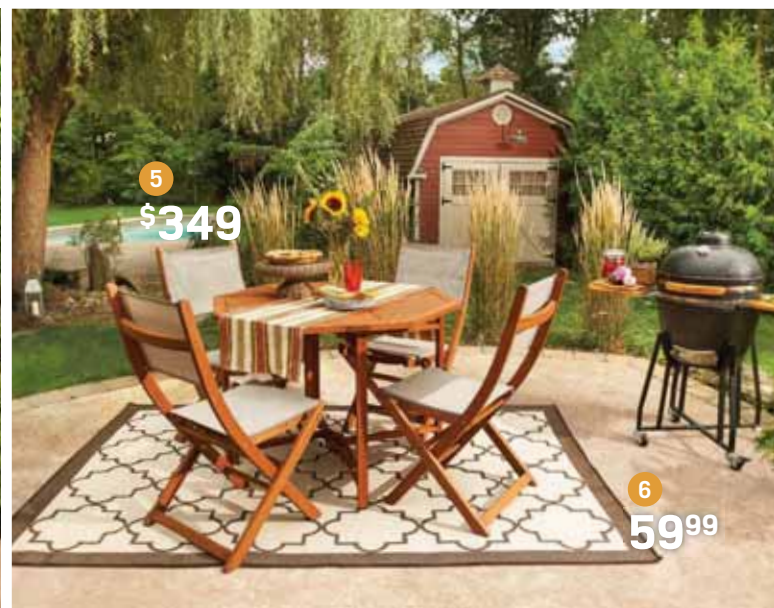

5
$349

6
$59⁹⁹

KINGSBURY COLLECTION

1. Chat Set
Includes 1 table, 1 love seat, 2 chairs, seat and back cushions. Taupe colour.
71495056 <366612>

2. Umbrella
Taupe colour.
10'.
71495051 <366611>

3. Lounge Chair*
Retractable table.
Taupe colour.
83.03" x 29.25" x 34.50".
71495055 <366663>

4. Folding Chair*
Assorted colours.
42.48" x 24.21" x 33.11".
71495053/54 <366661/62>

5. Dining Set*
Includes 1 octagonal folding table and 4 folding chairs. Taupe colour.
71495052 <366660>

6. "Leola" Outdoor Rug
Mildew and UV resistant. Mocha colour.
5'3" x 7'6" (33) **59.99**
6'6" x 8'8" (32) **69.99**
51926233/32 <367778/77>

*Eucalyptus wood and taupe textile.